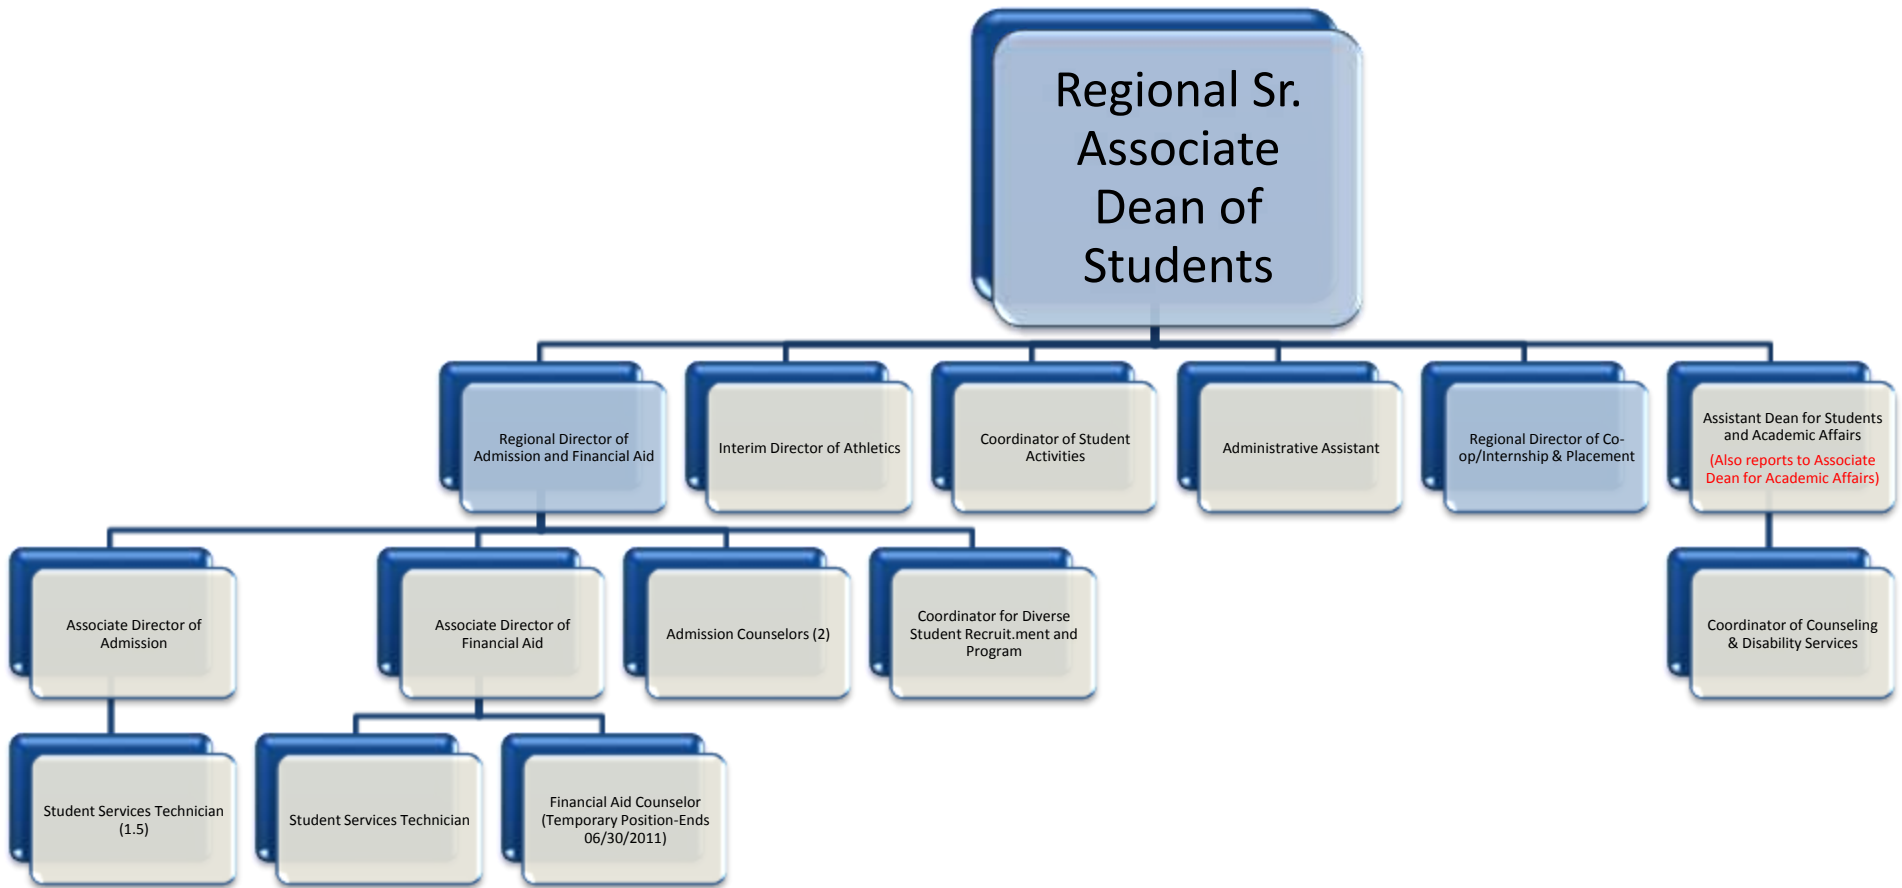

Miami University Middletown Regional Campus

Sr. Director of
Campus
Operations

Regional Academic Chairs