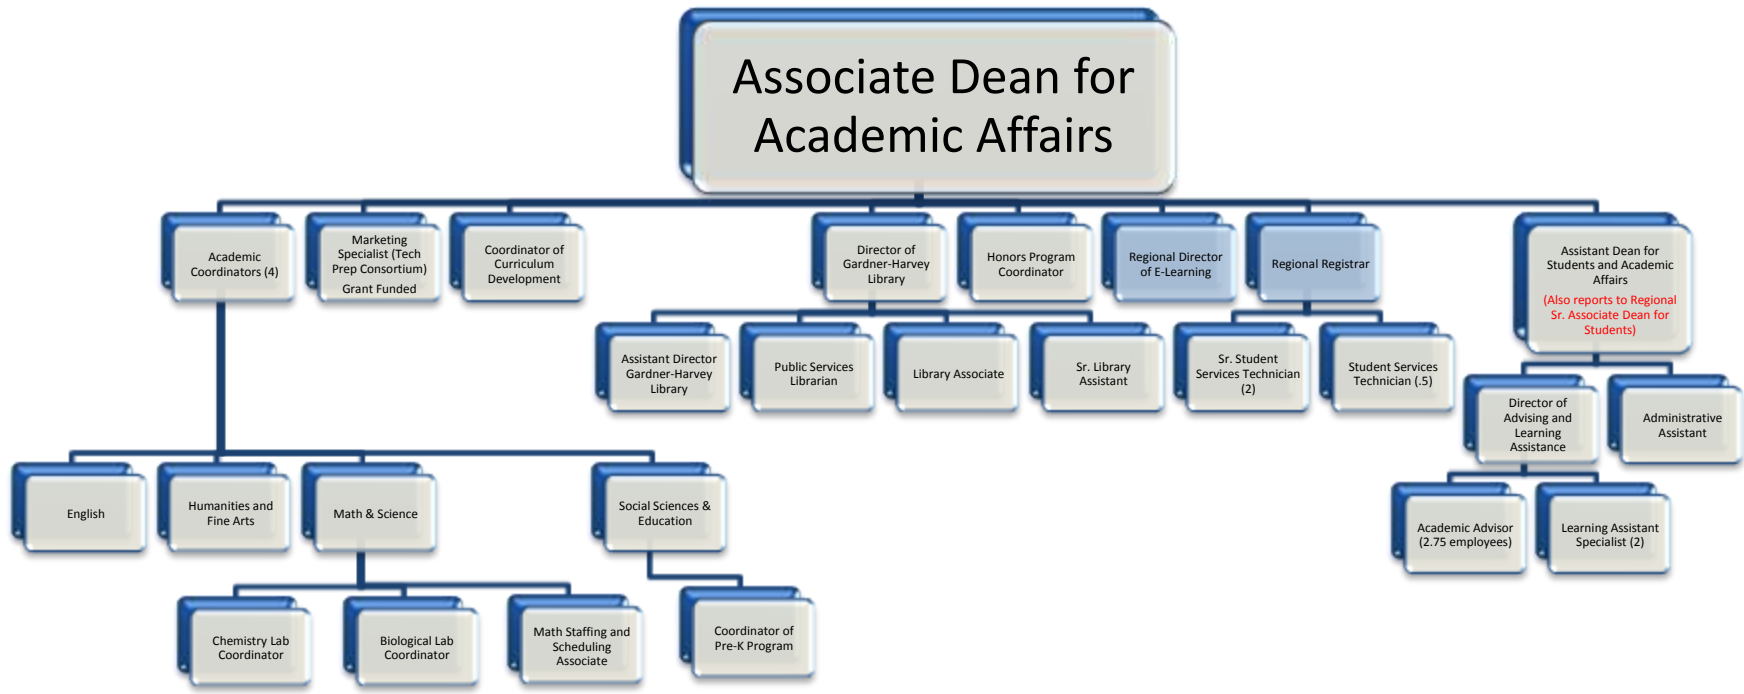

Miami University Middletown Regional Campus

Sr. Director of
Campus
Operations

Regional Academic Chairs